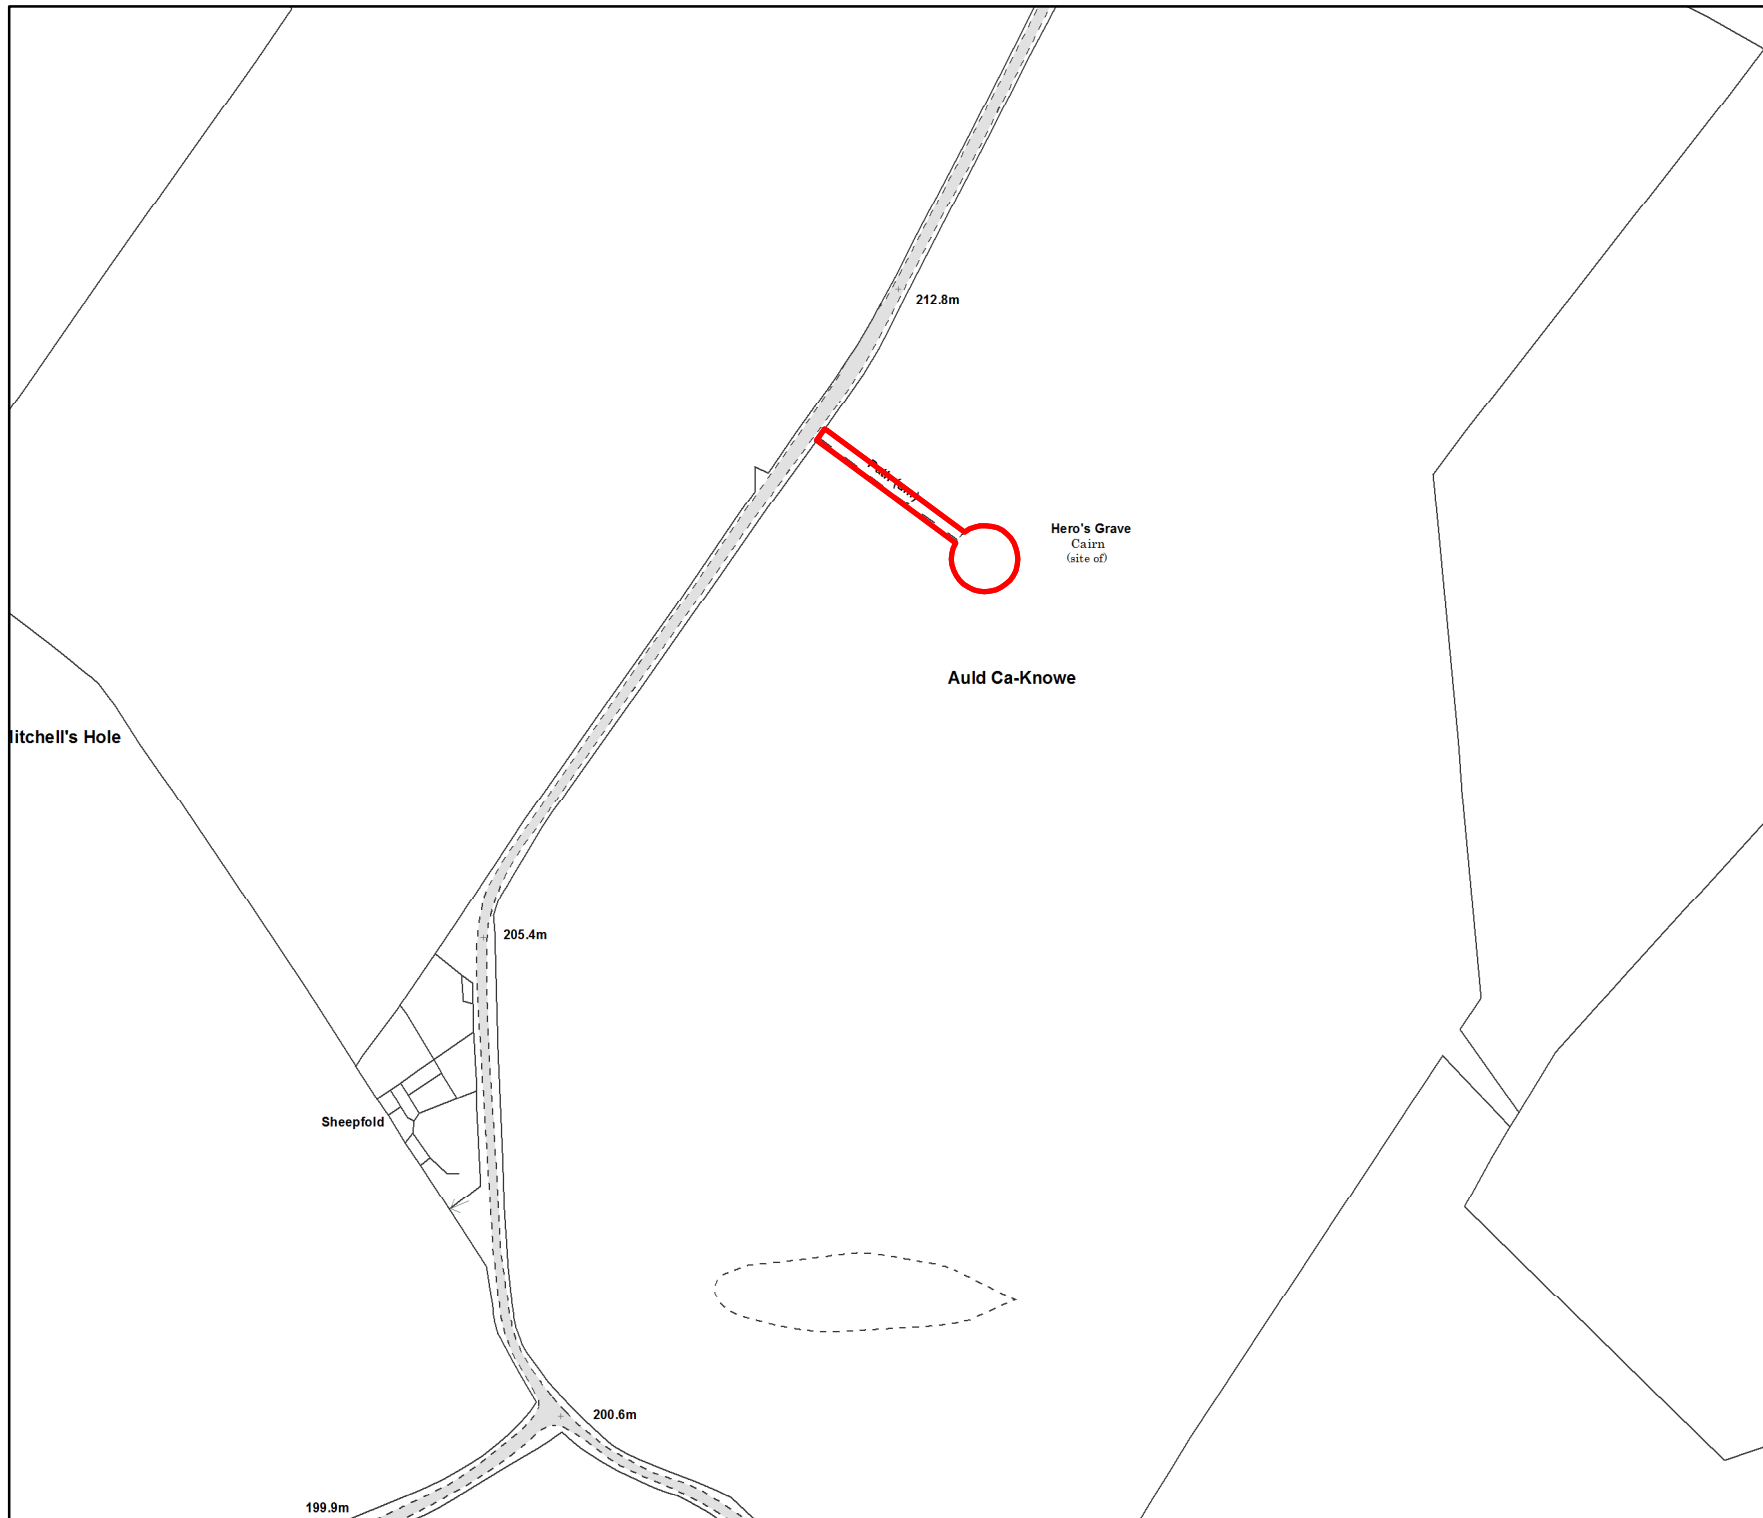

1:2,500

Monument

Ca'Knowe Monument Southfield Hawick

Area: 639.3 m² o.t.

UPRN: HW066/18

This map has been prepared by
Estate Management
Commercial Services
Crown Copyright all rights reserved.
Scottish Borders Council, Licence
100023423, 2020.